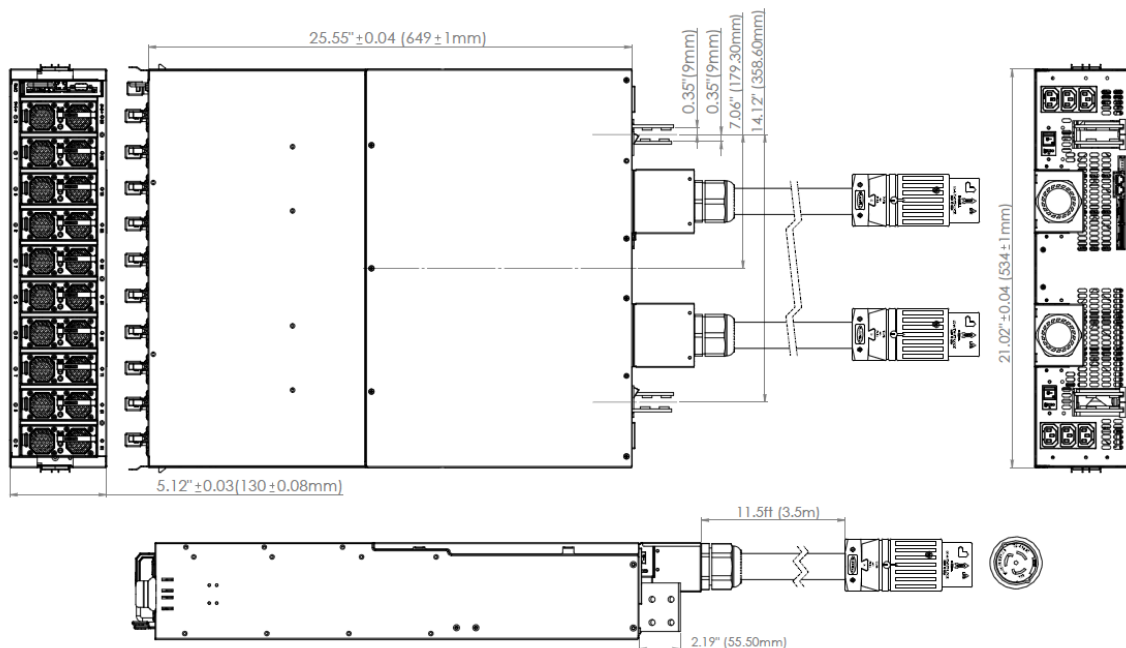

The 12.5kW power shelf accepts 3-phase input power and provides stable DC output power (1000A at 12.5VDC). The OCP 21-inch power shelf includes a total of 5+5 high-power, hot-swappable PSUs in redundant operation.

The 3-phase, 5-wire model name is PF-2123-2LNM. The 3-phase, 4-wire model name is PF-2123-2LNN.

- 3-phase, 5-wire 380VAC / 400VAC, or 3-phase, 4-wire 208Vac, 12.5kW power output (2.5kW x 5; 12.5VDC/1000A)
- Up to 5+5 redundant operation
- Hot-swappable 2.5kW PSU
- Communication with Li-ion Battery Backup Shelf (BBS)
- 21-inch, 12.5kW Power Shelf with a height of 3 OU (OpenU), 5.17 inches (131 mm)
- Supports 6x C13 outlets for external AC load
- Supports up to 3 sets of bus bars to deliver DC output loading
- Optional Shelf Controller provides remote on/off capability of PSUs along with real-time monitoring and control
- Communication with Li-ion Battery Backup System (BBS)

Component	Model Number	Description
Power Shelf	PF-2123-2LNM (3-phase, 5-wire) PF-2123-2LNN (3-phase, 4-wire)	12.5KW (5+5) 3U Power Shelf with ten power module slots and one Shelf Controller slot: <ul style="list-style-type: none"> • Power Module slots (10) • Shelf Controller slot (1)
Power Module	PS-2252-6Q-LF	2.5kW Hot-Swappable Power Module
Battery Backup System	BP-1442-01X	4.4KW 1U Battery Backup System (BBS) with 4 slots
Battery Backup Unit	BM-1112-01X	1.1kW Battery Backup Unit
Shelf Controller	CM-12CP-010U	Power shelf management and control
Site Management Controller	CP-13EC-010U	Rack management and control
21" OCP Rack	KT-2141-121	21-inch Open Frame Rack